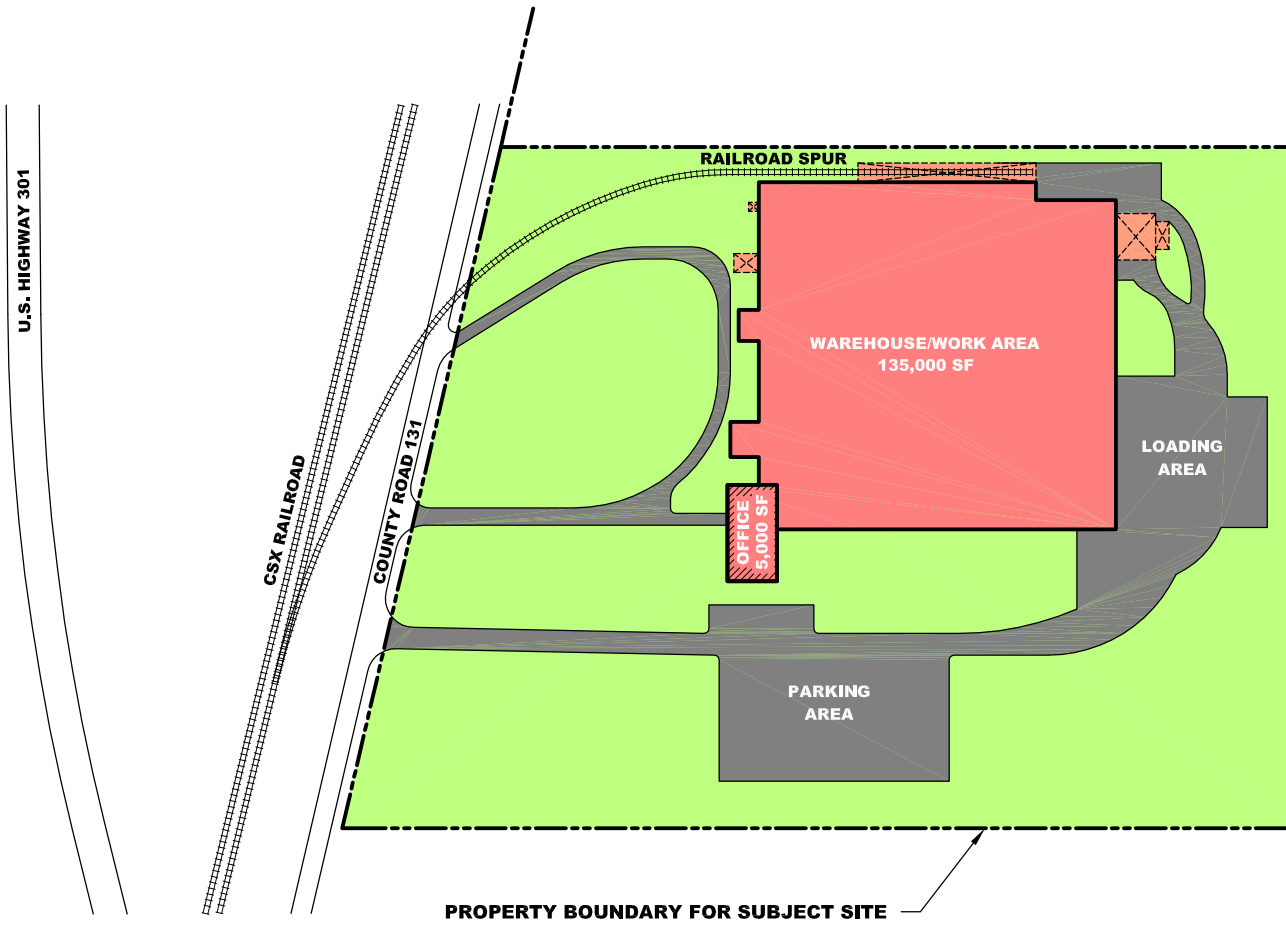

SITE LAYOUT

140,000 SF ON 14.5 ACRES

IN THE TRANSPORTATION HUB OF FLORIDA

OUTO
KUMPU

Xpress Materials, LLC

0 200
APPROXIMATE SCALE
(FEET)